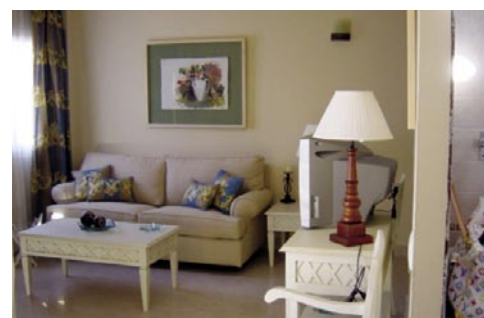

INFORMACION Y RESERVAS:

TOP Cadiz

CHICLANA DE LA FRONTERA

OFERTA ESPECIAL DICIEMBRE

Aptos. TARTESSUS

UBICACIÓN: Situated 950 mts from the beach, in the Urbanización Loma de Sancti Petri de Chiclana. **TIPO ALOJAMIENTO:** Apts. De 1,2 dormitorios and bungalows with 2 dormitorios, with living dining room with sofa bed, complete bathroom, TV, air conditioning, terrace, dishwasher, oven-microwave, ceramic. The bungalows have an additional toilet. **SERVICIOS INCLUIDOS:** Has a snack-bar, restaurant, bar cafeteria with summer terrace and private salons. **COMPLETA SUS INSTALACIONES CON:** Landscaped areas that surround the pools for adults and children, children's park, supermarket, gift shop and press, underground garage (direct payment). Access and facilities for the disabled. Transfer to the beach several times a day.